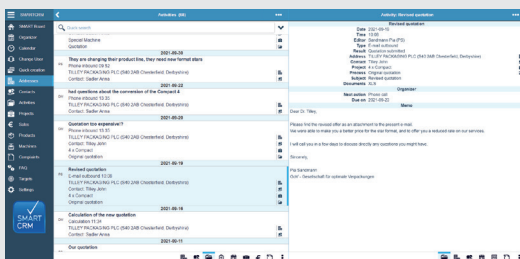

WEB.Knowledge

- **Web client**
  - Online access via the browser*
- **Complete file**
  - Addresses, contacts, features, complete activity history, documents and upload of new files over the document manager
  - When using the corresponding module, access to projects, machines, tickets, FAQ entries, targets
- **Sales figures**
  - With SMARTCRM.Sales: various functions and evaluations corresponding to a BI system
- **Appointments and tasks**
  - Scheduling and task manager for rapid internal information flow including calendar overview
  - Day's schedule
- **Display on the map**
  - Address transfer to Google Maps for route planning
- **Area search**
  - With SMARTCRM.GeoMap: searching for addresses in a specified radius from the source address
- **Search filter**
  - Detailed search options, such as wildcard search
- **Online access**
  - Online communication with the server
- **Customization**
  - Possible individual configuration per XML
- **SSL encryption**
  - SSL encryption provides for data security

Web CRM: worldwide informed

SMARTCRM.Web is your practical CRM for your browser.

Requirements

- Mobile Internet / WLAN
- Current SMARTCRM version
- License for the utilization of SMARTCRM.Web as well as a one-time company license SMARTCRM.Web.Server

* For optimal use, Google Chrome and Safari are recommended. Other browsers such as Edge and Firefox are not supported.

See our CRM system live – free of charge and non-binding directly on your screen:
smartcrm.gmbh/en/company/online-demo

Head Office: Georg-Todt-Straße 1, 76870 Kandel, Germany, Ph. +49 7275 98866-0, vertrieb@smartcrm.de, www.smartcrm.net

Office in Austria: Friedensstraße 12, 5082 Grödig, Austria, Ph. +43 662 870952-0, vertrieb@smartcrm.at, www.smartcrm.at

Office in Switzerland: Juchstrasse 45, 8500 Frauenfeld, Switzerland, Ph. +41 52 770 00-50, vertrieb@smartcrm.ch, www.smartcrm.ch