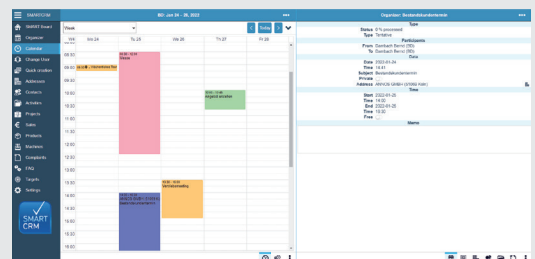

WEB.Knowledge

- **Web client**
  - Online access via the browser*
- **Complete file**
  - Addresses, contacts, features, complete activity history, documents and upload of new files over the document manager
  - When using the corresponding module, access to projects, machines, tickets, FAQ entries, targets
- **Sales figures**
  - With SMARTCRM.Sales: various functions and evaluations corresponding to a BI system
- **Appointments and tasks**
  - Scheduling and task manager for rapid internal information flow including calendar overview
  - Day's schedule
- **Display on the map**
  - Address transfer to Google Maps for route planning
- **Area search**
  - With SMARTCRM.GeoMap: searching for addresses in a specified radius from the source address
- **Search filter**
  - Detailed search options, such as wildcard search
- **Online access**
  - Online communication with the server
- **Customization**
  - Possible individual configuration per XML
- **SSL encryption**
  - SSL encryption provides for data security

Web CRM: worldwide informed

SMARTCRM.Web is your practical CRM for your browser.

Requirements

- Mobile Internet / WLAN
- Current SMARTCRM version
- License for the utilization of SMARTCRM.Web as well as a one-time company license SMARTCRM.Web.Server

* For optimal use, Google Chrome and Safari are recommended. Other browsers such as Edge and Firefox are not supported.

See our CRM system live – free of charge and non-binding directly on your screen:
smartcrm.gmbh/en/company/online-demo

Head Office: Georg-Todt-Straße 1, 76870 Kandel, Germany, Ph. +49 7275 98866-0, vertrieb@smartcrm.de, www.smartcrm.net

Office in Austria: Friedensstraße 12, 5082 Grödig, Austria, Ph. +43 662 870952-0, vertrieb@smartcrm.at, www.smartcrm.at

Office in Switzerland: Juchstrasse 45, 8500 Frauenfeld, Switzerland, Ph. +41 52 770 00-50, vertrieb@smartcrm.ch, www.smartcrm.ch