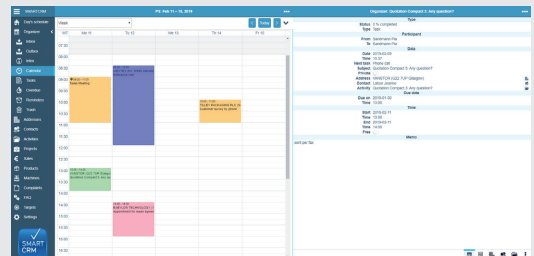

WEB.Knowledge

- **Web client**
  - Online access via the browser*
- **Complete file**
  - Addresses, contacts, features, complete activity history, documents and upload of new files over the document manager
  - When using the corresponding module, access to projects, machines, tickets, FAQ entries, targets
- **Sales figures**
  - With SMARTCRM.Sales: various functions and evaluations corresponding to a BI system
- **Appointments and tasks**
  - Scheduling and task manager for rapid internal information flow including calendar overview
  - Day's schedule
- **Display on the map**
  - Address transfer to Google Maps for route planning
- **Area search**
  - With SMARTCRM.GeoMap: searching for addresses in a specified radius from the source address
- **Search filter**
  - Detailed search options, such as wildcard search
- **Online access**
  - Online communication with the server
- **Customization**
  - Possible individual configuration per XML
- **SSL encryption**
  - SSL encryption provides for data security

Web CRM: worldwide informed

SMARTCRM.Web is your practical CRM for your browser.

Requirements

- Mobile Internet /WLAN
- Current SMARTCRM version
- License for the utilization of SMARTCRM.Web as well as a one-time company license SMARTCRM.Web.Server

* For optimal use, Google Chrome and Safari are recommended. Other browsers such as Edge, Internet Explorer and Firefox are not supported.

See our CRM system live – free of charge and non-binding directly on your screen:
smartcrm.gmbh/en/company/online-demo

Head Office: Georg-Todt-Straße 1, 76870 Kandel, Germany, Ph. +49 7275 98866-0,
vertrieb@smartcrm.de, www.smartcrm.com

Office in Austria: Mayrwiesstraße 11, 5300 Hallwang bei Salzburg, Austria, Ph. +43 662 870952-0,
vertrieb@smartcrm.at, www.smartcrm.at

Office in Switzerland: Juchstrasse 45, 8500 Frauenfeld, Switzerland, Ph. +41 52 770 00-50,
vertrieb@smartcrm.ch, www.smartcrm.ch