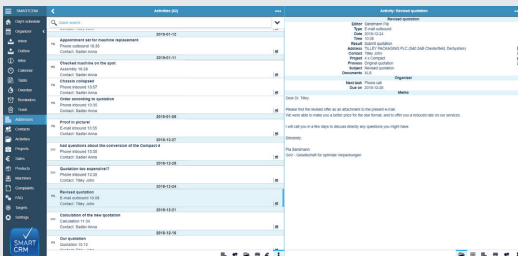

WEB.Knowledge

- **Web client**
  - Online access via the browser*
- **Complete file**
  - Addresses, contacts, features, complete activity history, documents and upload of new files over the document manager
  - When using the corresponding module, access to projects, machines, tickets, FAQ entries, targets
- **Sales figures**
  - With SMARTCRM.Sales: various functions and evaluations corresponding to a BI system
- **Appointments and tasks**
  - Scheduling and task manager for rapid internal information flow including calendar overview
  - Day's schedule
- **Display on the map**
  - Address transfer to Google Maps for route planning
- **Area search**
  - With SMARTCRM.GeoMap: searching for addresses in a specified radius from the source address
- **Search filter**
  - Detailed search options, such as wildcard search
- **Online access**
  - Online communication with the server
- **Customization**
  - Possible individual configuration per XML
- **SSL encryption**
  - SSL encryption provides for data security

Web CRM: worldwide informed

SMARTCRM.Web is your practical CRM for your browser.

Requirements

- Mobile Internet /WLAN
- Current SMARTCRM version
- License for the utilization of SMARTCRM.Web as well as a one-time company license SMARTCRM.Web.Server

* For optimal use, Google Chrome and Safari are recommended. Other browsers such as Edge, Internet Explorer and Firefox are not supported.

See our CRM system live – free of charge and non-binding directly on your screen:
smartcrm.gmbh/en/company/online-demo

Head Office: Georg-Todt-Straße 1, 76870 Kandel, Germany, Ph. +49 7275 98866-0,
vertrieb@smartcrm.de, www.smartcrm.com

Office in Austria: Mayrwiesstraße 11, 5300 Hallwang bei Salzburg, Austria, Ph. +43 662 870952-0,
vertrieb@smartcrm.at, www.smartcrm.at

Office in Switzerland: Juchstrasse 45, 8500 Frauenfeld, Switzerland, Ph. +41 52 770 00-50,
vertrieb@smartcrm.ch, www.smartcrm.ch